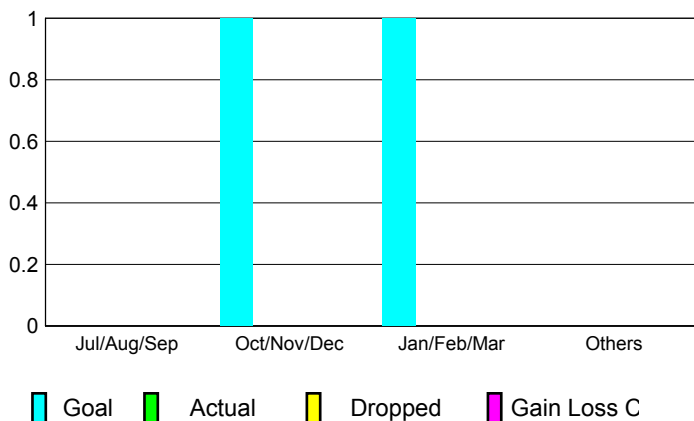

GMT: **BYEONG-DEOK KIM**

Location: **REPUBLIC OF KOREA**

GMT CA: **5**

**CLUBS**

Month	New Club Goal	Actual New Clubs	Actual Dropped Clubs	Gain/Loss of Clubs
<b>2012-2013</b>				
Jul/Aug/Sep	0	0	0	0
Oct/Nov/Dec	1	0	0	0
Jan/Feb/Mar	1	0	0	0
Apr/May/June	0	0	0	0
<b>Totals</b>	<b>2</b>	<b>0</b>	<b>0</b>	<b>0</b>

**Club Results 2012-2013**

Goal, New, Dropped, Gain/Loss

**YTD Status Quo Clubs 2012-2013**

Status Quo Clubs Compared to Status Quo Members

**Club Gain/Loss 2012-2013**

**MEMBERSHIP**

Month	Net Memb Goal	Actual New Memb	Actual Dropped Memb	Gain/Loss of Memb
<b>2012-2013</b>				
Jul/Aug/Sep	20	179	190	-11
Oct/Nov/Dec	40	129	125	4
Jan/Feb/Mar	40	98	130	-32
Apr/May/June	20	89	189	-100
<b>Totals</b>	<b>120</b>	<b>495</b>	<b>634</b>	<b>-139</b>