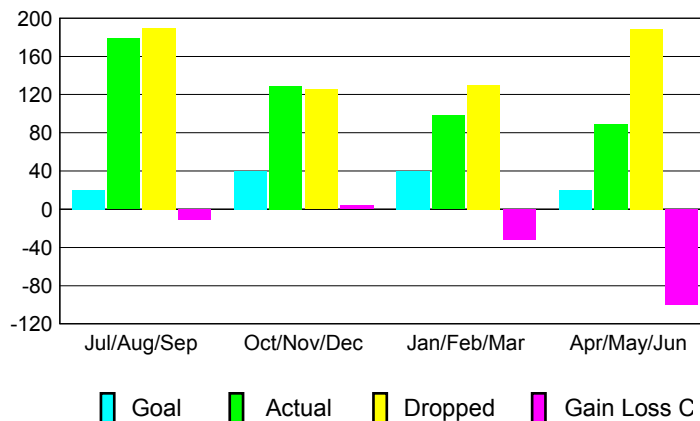

GMT: **BYEONG-DEOK KIM**

Location: **REPUBLIC OF KOREA**

GMT CA: **5**

**CLUBS**

Month	New Club Goal	Actual New Clubs	Actual Dropped Clubs	Gain/Loss of Clubs
<b>2012-2013</b>				
Jul/Aug/Sep	0	0	0	0
Oct/Nov/Dec	1	0	0	0
Jan/Feb/Mar	1	0	0	0
Apr/May/June	0	0	0	0
<b>Totals</b>	<b>2</b>	<b>0</b>	<b>0</b>	<b>0</b>

**Club Results 2012-2013**

Goal, New, Dropped, Gain/Loss

**YTD Status Quo Clubs 2012-2013**

Status Quo Clubs Compared to Status Quo Members

**Club Gain/Loss 2012-2013**

**MEMBERSHIP**

Month	Net Memb Goal	Actual New Memb	Actual Dropped Memb	Gain/Loss of Memb
<b>2012-2013</b>				
Jul/Aug/Sep	20	179	190	-11
Oct/Nov/Dec	40	129	125	4
Jan/Feb/Mar	40	98	130	-32
Apr/May/June	20	89	189	-100
<b>Totals</b>	<b>120</b>	<b>495</b>	<b>634</b>	<b>-139</b>

**Membership Results 2012-2013**

Goal, New, Dropped, Gain/Loss

**Gender Comparison 2012-2013**

**Membership Gain/Loss 2012-2013**